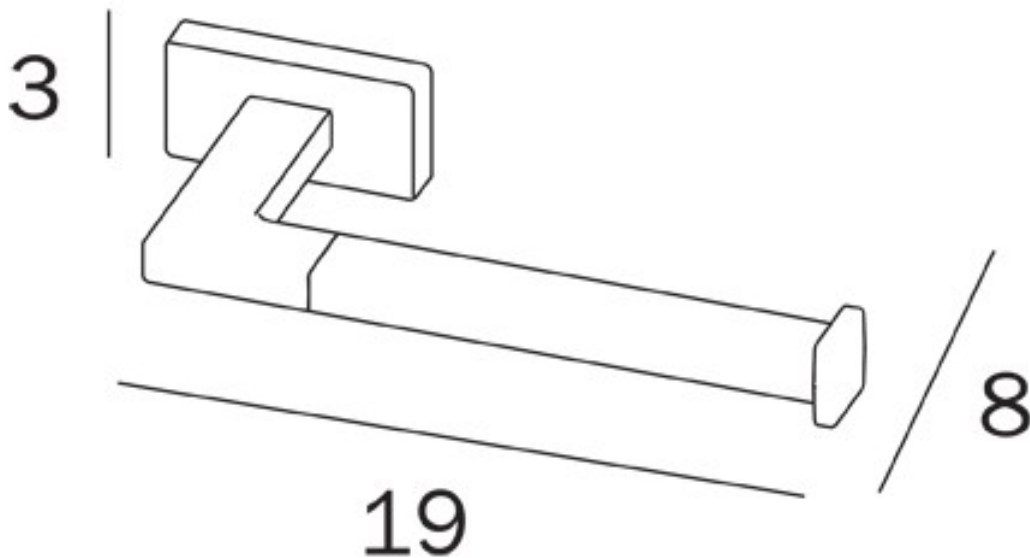

Proudly imported and distributed by
Gro Agencies Pty Ltd
Unit 2 / 37 Howe St, Osborne Park, WA, 6017
P 08 9446 3288 E info@groagencies.com.au W www.groagencies.com.au