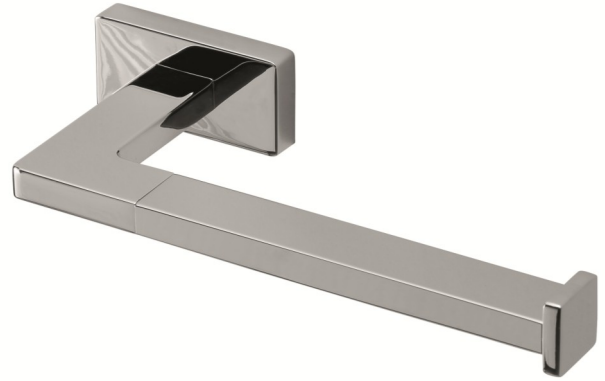

Proudly imported and distributed by
Gro Agencies Pty Ltd
Unit 2 / 37 Howe St, Osborne Park, WA, 6017
P 08 9446 3288 E info@groagencies.com.au W www.groagencies.com.au